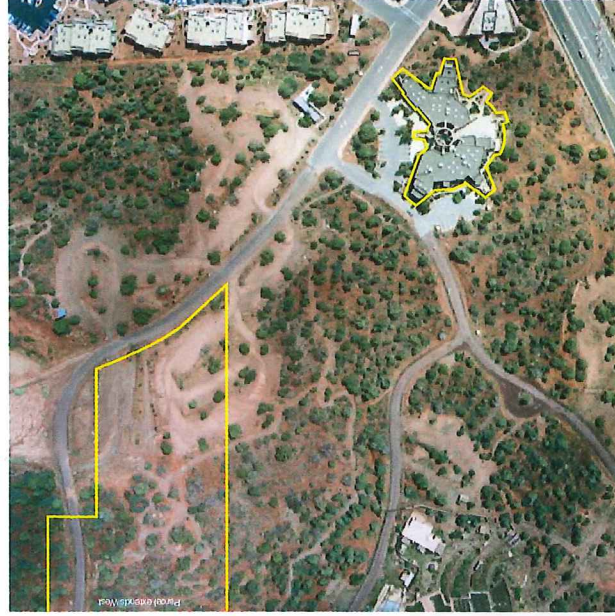

Prescott site - 97.37 Acres owned

CTEC site - 7.94 Acres owned

CVAG site - 30 Acres owned

Prescott Valley site - 7.32 Acres owned

Verde Valley site - 120 Acres owned

Sedona Center site - 5.76 Acres owned