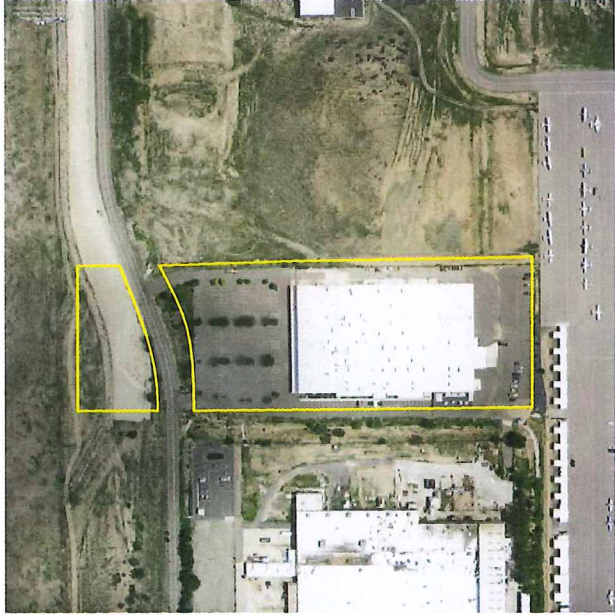

Prescott site - 97.37 Acres owned

CTEC site - 7.94 Acres owned

CVAG site - 30 Acres owned

Prescott Valley site - 7.32 Acres owned

Verde Valley site - 120 Acres owned

Sedona Center site - 5.76 Acres owned